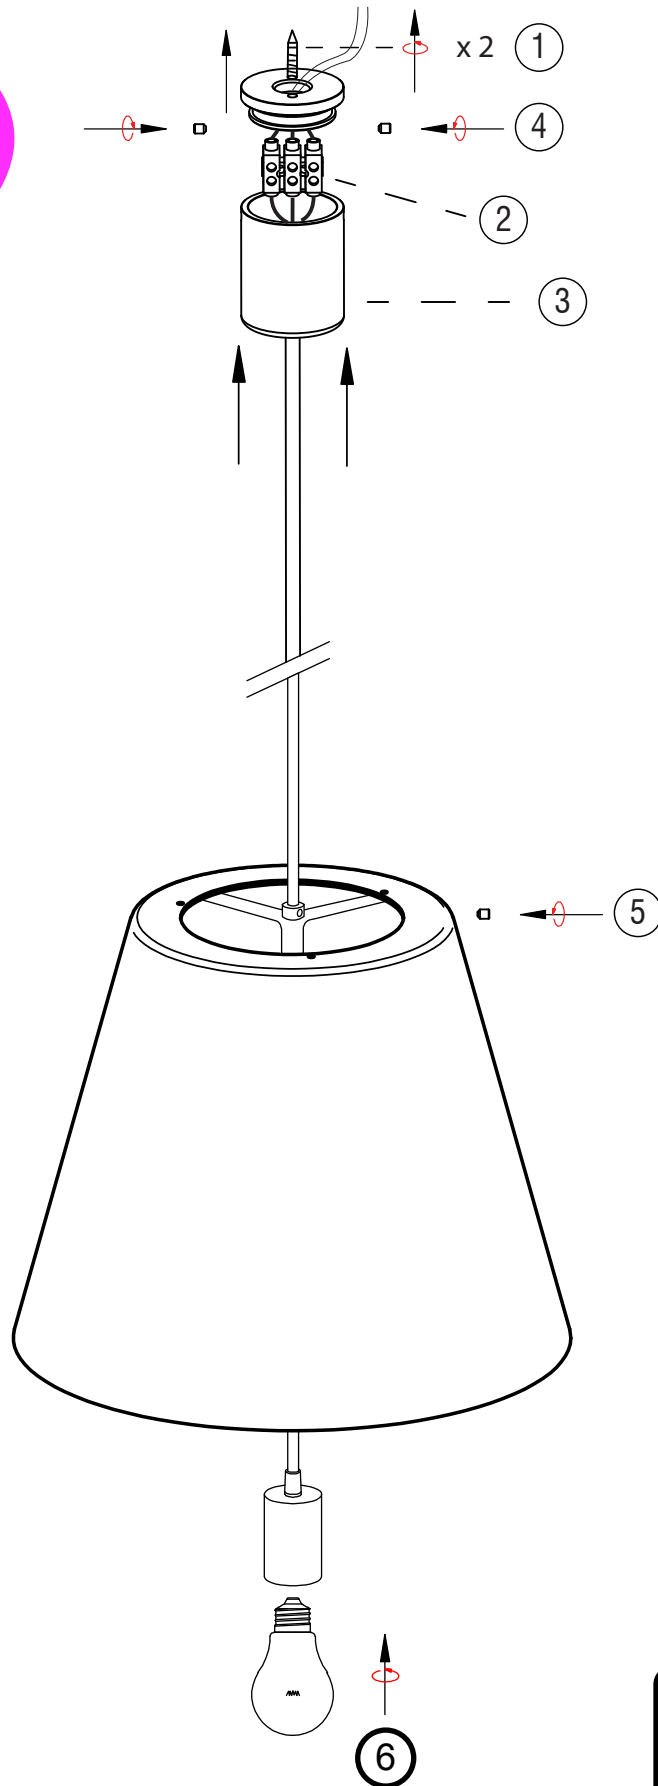

mini vapor pendant installation guide

Max. 60W ES Lamp
Line voltage must be installed by a qualified electrician,
in accordance with local electrical laws

1/66 McLachlan Street Fortitude Valley Q Australia 4006
p +61 7 3257 2822 f +61 7 3257 2844
info@luxxbox.com www.luxxbox.com